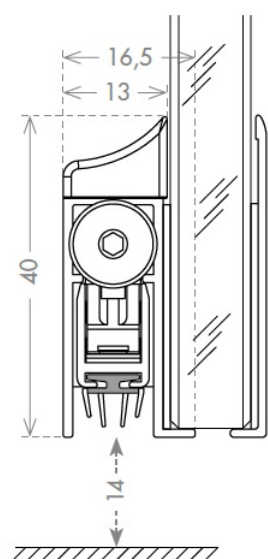

PRODUCT SHEET

Description:

Drop Down Alu Profile, "B" ,F/Glass Doors, 830mm, W/Adhesive Tape, 40mm Profile Height, 14mm Drop Function, Can be shorten, 150mm on the opposite Side to the Plunger, Tested to 200.000, closing Cycles, SS-look, Balloon Silicon Seal (B)

Item number:

15.22.648-0

Units	Box	Carton	HS Code	Barcode
Set		25	8302415000	 5704866478304

PLUNGER TYPE

SEALS

B

SISO A/S

Mileparken 11
DK-2740 Skovlunde
Denmark
VAT: DK 24786013