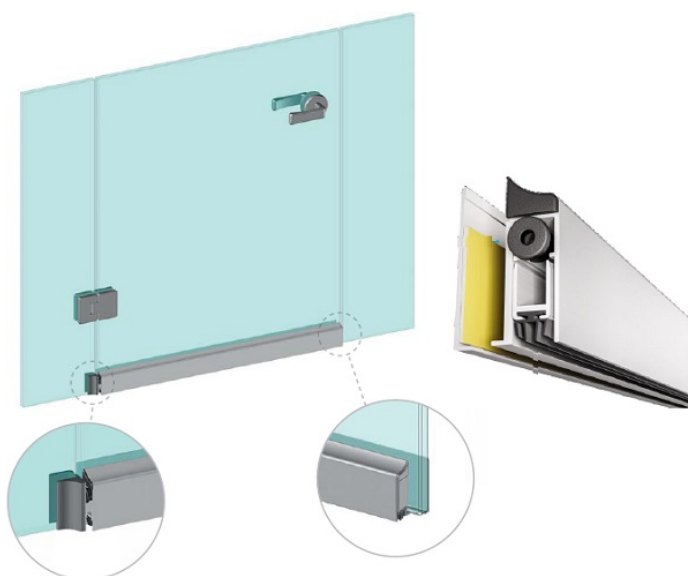

PRODUCT SHEET

Description:

Drop Down Alu Profile, "B" ,F/Glass Doors, 830mm, W/Adhesive Tape, 40mm Profile Height, 14mm Drop Function, Can be shorten, 150mm on the opposite Side to the Plunger, Tested to 200.000, closing Cycles, SS-look, Balloon Silicon Seal (B)

Item number:

15.22.648-0

Units	Box	Carton	HS Code	Barcode
Set		25	8302415000	 5704866478304

PLUNGER TYPE

SEALS

B

SISO A/S

Mileparken 11
DK-2740 Skovlunde
Denmark
VAT: DK 24786013